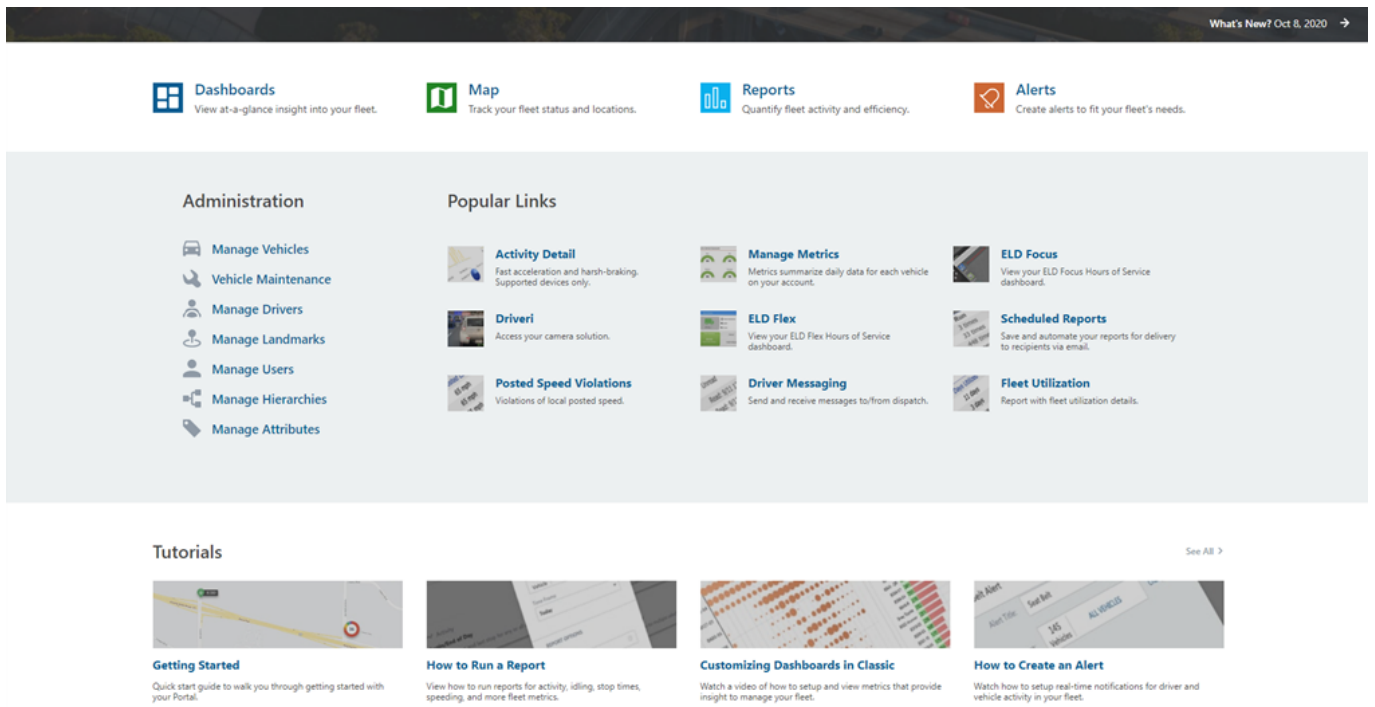

Portal Updates

Link: <https://help.wextelematics.com/release-notes-10-22-20/> Last Updated: October 20th, 2020

This Product Release Notes announcement for Wex Telematics **Standard, Pro and Enterprise** customers includes updates for Portal.

Portal

Homepage Design Update

We've enhanced the homepage with a new simple and efficient Reports design structure, allowing you to easily navigate product features.

Note. The Administration and Portal Links are customized to your specific account features. For more information on the Homepage, see: [About the Homepage](#).

Bug Fixes

Bug Fixes & Enhancements

- Bugs were fixed for the Portal and Map.
- UX enhancements were deployed.